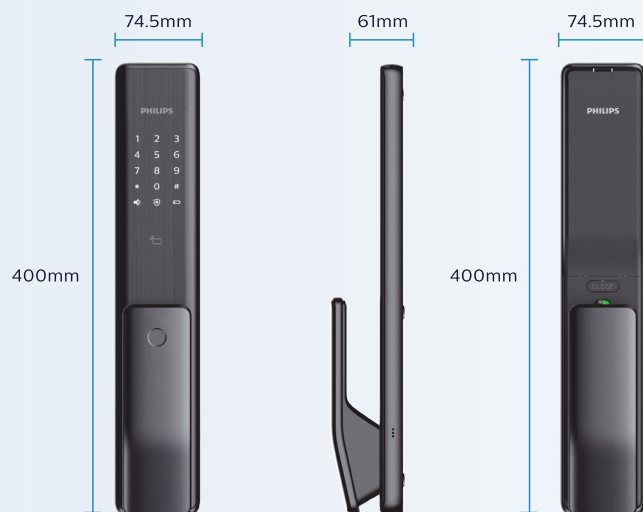

● Specifications

Access Solution		Design and Appearance			
Fingerprint	✓	Handle	Push-pull handle	Working voltage	4.5-6V
PIN code	✓	Fingerprint sensor	Semiconductor sensor	Service time	10 months*
Card	✓	Main material	Zinc alloy	Emergency power	5V power bank
Bluetooth	✓	Finishing	Electroplating	Installation	
Mechanical key	✓	Color	Silver Black Golden	Door thickness	38-60 mm 60-90 mm 90-120 mm Other range*
Smart Door Lock Function		Ergonomic design	Push-pull opening	Door opening direction	Left-in Left-out Right-in Right-out
Safety	Safe handle Fake PIN code Anti-theft mode Dual verification	Emergency escape	Indoor fast opening mortise	Door type	Wooden/Copper/ Security doors
Mortise	C-grade lock cylinder Full auto mortise	Capacity		Multi lock points	N
Locking	System lock	Fingerprint	100	Accessories	
Alarming	Anti-prying alarm Anti-theft mode alarm	Card	100	Mortise	✓
Easy Operation		Master PIN code	1	Mounting plate	✓
Indicator light	Low battery indication Lock status indication Mute status indication System lock indication Anti-theft mode indication	User PIN code	10	Drilling template	✓
		One-time PIN code	1	User manual	✓
		Mode		Quick start guide	✓
		Operation mode	Manual mode Auto mode	Warranty card	✓
		System setup mode	Normal mode Dual verification mode	Certificate	✓
		Power		Card	2
		Battery type	Alkaline battery	Mechanical key	2
		Power supply	4 AA batteries	Battery	4 AA batteries
Voice guide	Human voice guide	Maximum battery capacity	8	Installation kit	✓
				Scouring pad	✓

*10 months: May be less depending on actual usage.

*Other range: Please consult our service agent or an authorized dealer.